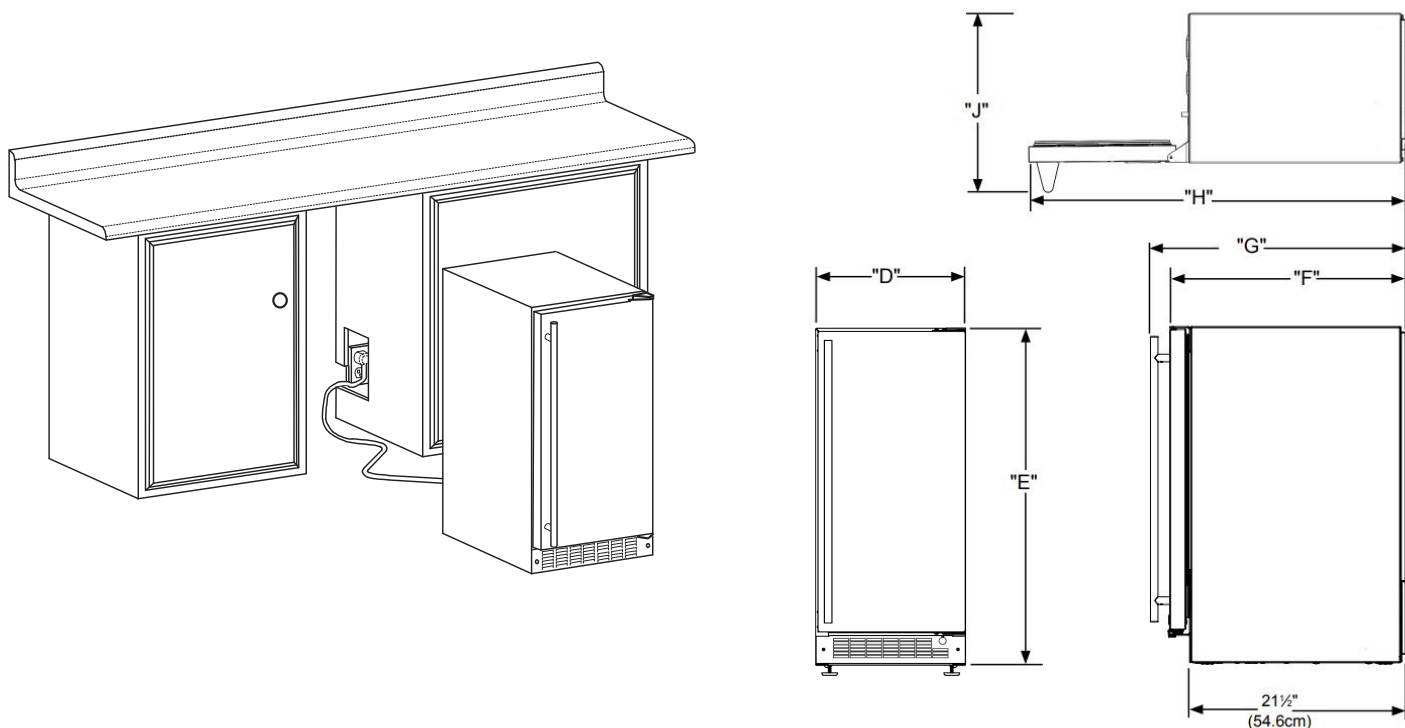

MLCP215/MLCL215

15" CLEAR ICE MACHINE

BrightShield protects against viruses, bacteria, mold and mildew.

MARVEL CLASSIC COLLECTION

MAIN FEATURES

- Models with BrightShield® antimicrobial lighting create a more hygienic environment for ice
- Produces 3/4" clear ice cubes
- Produces up to 39 pounds of clear ice per day
- Stores up to 28 pounds of clear ice
- Ice scoop included with dedicated holder
- Factory-installed drain pump model required if a gravity drain is not available
- Door ajar and cleaning alerts
- Temporarily suspend ice making for 3 hours with silent mode
- Arctic white LED theater-style lighting
- Elegant midnight black interior
- Reversible door allows for right or left swing
- Built-in or freestanding
- Panel ready model requires 3/4" or 5/8" custom panel and handle (not supplied by Marvel)

DIMENSIONAL DRAWINGS

ROUGH IN DIMENSIONS*

"A"	"B"	"C"
15"	34" to 35"	24"
(38.1 cm)	(86.4 cm to 88.9 cm)	(61 cm)

CABINET DIMENSIONS*

"D"	"E"	"F"	"G"	"H"	"J"
14-7/8"	33-3/4" to 34-3/4"	23-5/8"*	25-1/2"*	37-3/8"*	16-5/8"*
(37.8 cm)	(85.7 cm to 88.3 cm)	(60 cm)	(64.8 cm)	(94.9 cm)	(42.2 cm)

*Stainless steel model dimensions only. For panel-ready models, see the owner's guide online at marvelrefrigeration.com.

PRODUCT SPECIFICATIONS

Capacity	28 lbs
Cord Length	6 ft.
Electrical Requirements	115V / 60 Hz / 15A
ENERGY STAR	No
Panel Height	29-21/32" (75.4 cm)
Panel Thickness	5/8" (1.6 cm) or 3/4" (1.9 cm)
Panel Type	2-3/4" (7 cm) Solid Panel
Panel Width	14-3/4" (37.5 cm)
Refrigerant Type	R600a

Sabbath Mode	Yes
Shipping Dimensions	19" W x 31" D x 37" H
Shipping Weight	125 lbs

For comprehensive installation instructions, including panel overlay details, please visit marvelrefrigeration.com to access the owner's guide. All specifications are subject to change without notice.